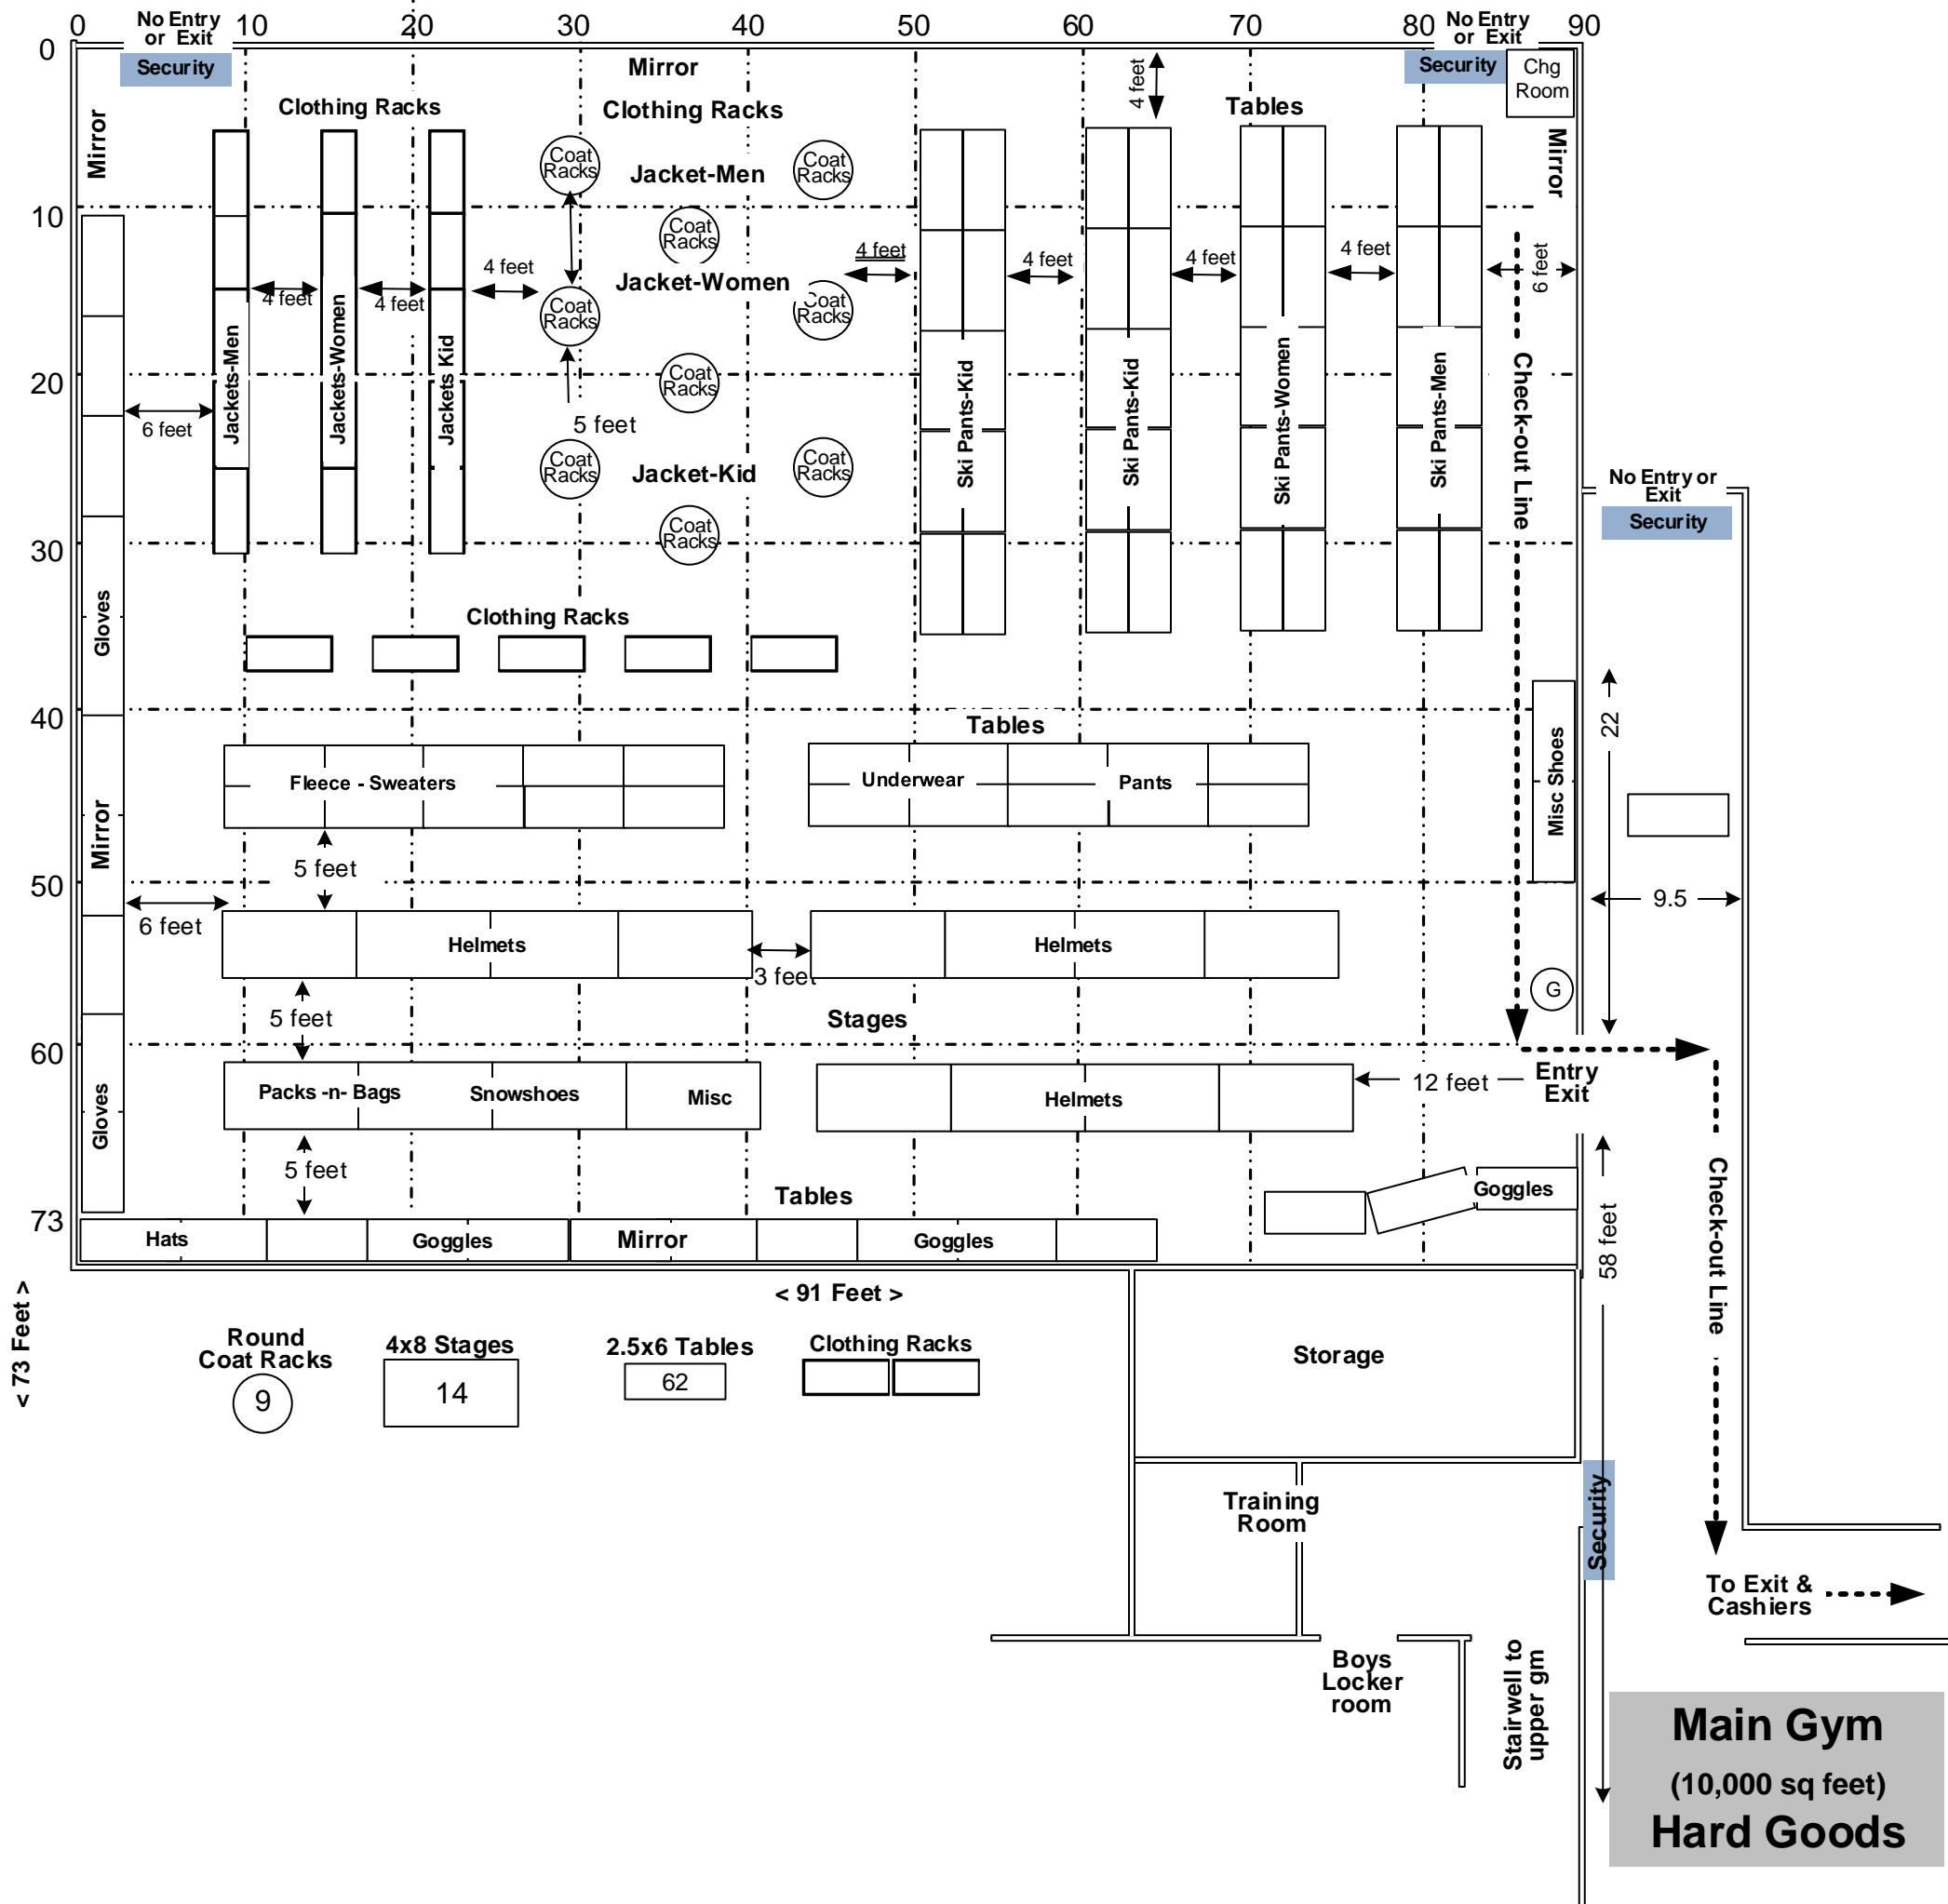

# Small Gym – Clothing, Helmets, Goggles, Hats, Gloves, Bags, Snowshoes, more (6,643 sq feet)

**Main Gym**  
(10,000 sq feet)  
**Hard Goods**